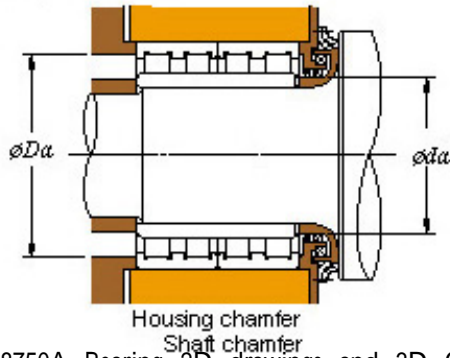

CEBY BEARINGS INVESTMENT LTD

■ Mounting dimensions

138FC98750A Bearing 2D drawings and 3D CAD models

138FC98750A KOYO Four-row cylindrical roller bearings

Bearing No. 138FC98750A

Bearing No.	138FC98750A
d	690
D	980
B	750
r(min)	6
Cr	20700
C0r	52300
Cu	4240
Fw	766
C	750
r1(min)	7.5
da(min)	726
Da(max)	952
Da(min)	910
ra(max)	5
rb(max)	6
(Refer.) Mass(kg)	1860