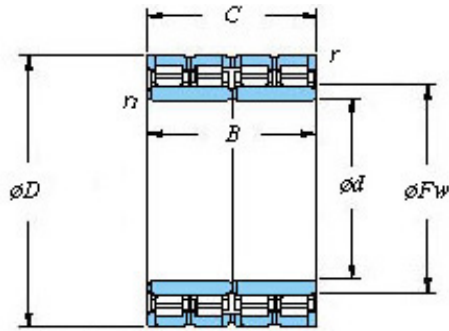

CEBY BEARINGS INVESTMENT LTD

■ Mounting dimensions

138FC98750A Bearing 2D drawings and 3D CAD models

138FC98750A KOYO Four-row cylindrical roller bearings

Bearing No. 138FC98750A

Bearing No.	138FC98750A
d	690
D	980
B	750
r(min)	6
Cr	20700
C0r	52300
Cu	4240
Fw	766
C	750
r1(min)	7.5
da(min)	726
Da(max)	952
Da(min)	910
ra(max)	5
rb(max)	6
(Refer.) Mass(kg)	1860