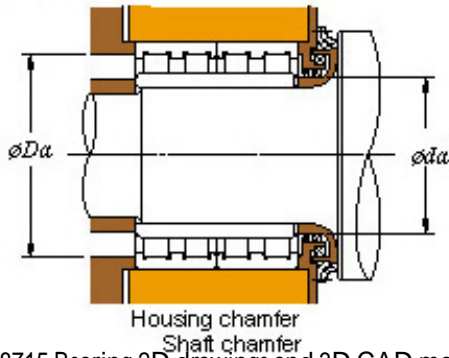

CEBY BEARINGS INVESTMENT LTD

■ Mounting dimensions

138FC98715 Bearing 2D drawings and 3D CAD models

138FC98715 KOYO Four-row cylindrical roller bearings

Bearing No. 138FC98715

Bearing No.	138FC98715
d	690
D	980
B	715
r(min)	7.5
Cr	19600
C0r	48800
Cu	3990
Fw	767.5
C	715
r1(min)	7.5
da(min)	726
Da(max)	944
Da(min)	911
ra(max)	6
rb(max)	6
(Refer.) Mass(kg)	1660