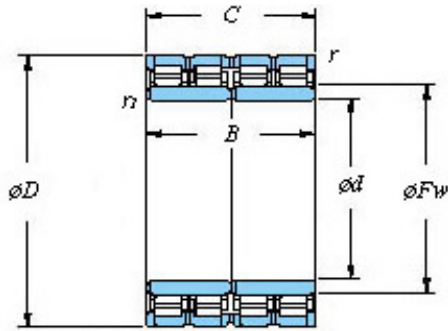

CEBY BEARINGS INVESTMENT LTD

■ Mounting dimensions

138FC98715 Bearing 2D drawings and 3D CAD models

138FC98715 KOYO Four-row cylindrical roller bearings

Bearing No. 138FC98715

Bearing No.	138FC98715
d	690
D	980
B	715
r(min)	7.5
Cr	19600
C0r	48800
Cu	3990
Fw	767.5
C	715
r1(min)	7.5
da(min)	726
Da(max)	944
Da(min)	911
ra(max)	6
rb(max)	6
(Refer.) Mass(kg)	1660