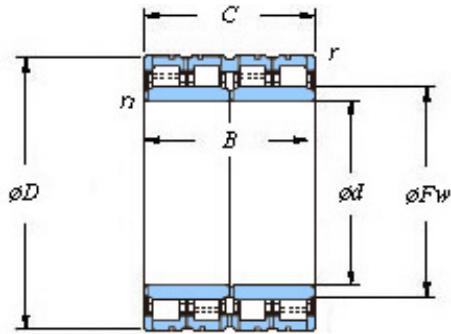

# CEBY BEARINGS INVESTMENT LTD

■ Mounting dimensions

4CR680D Bearing 2D drawings and 3D CAD models

## 4CR680D KOYO Four-row cylindrical roller bearings

Bearing No. 4CR680D

Bearing No.	4CR680D
d	680
D	1020
B	680
r(min)	5
Cr	21600
C0r	49200
Cu	4070
Fw	775
C	680
r1(min)	SP
da(min)	719
Da(max)	998
Da(min)	946
ra(max)	4
rb(max)	8
(Refer.) Mass(kg)	2040