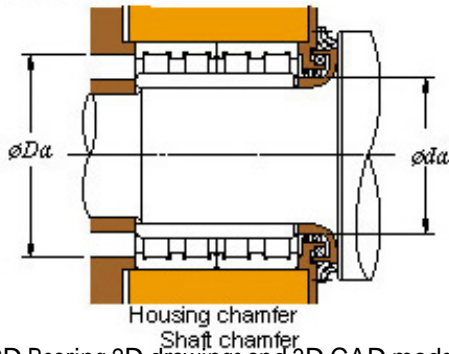

# CEBY BEARINGS INVESTMENT LTD

■ Mounting dimensions

4CR680D Bearing 2D drawings and 3D CAD models

## 4CR680D KOYO Four-row cylindrical roller bearings

Bearing No. 4CR680D

Bearing No.	4CR680D
d	680
D	1020
B	680
r(min)	5
Cr	21600
C0r	49200
Cu	4070
Fw	775
C	680
r1(min)	SP
da(min)	719
Da(max)	998
Da(min)	946
ra(max)	4
rb(max)	8
(Refer.) Mass(kg)	2040