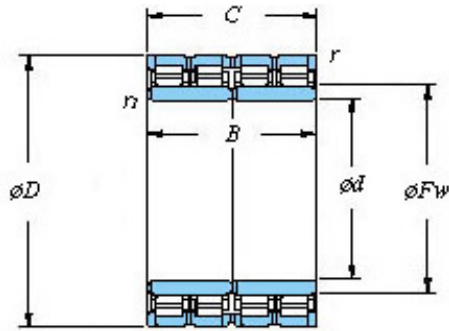

# CEBY BEARINGS INVESTMENT LTD

■ Mounting dimensions

133FC97732 Bearing 2D drawings and 3D CAD models

## 133FC97732 KOYO Four-row cylindrical roller bearings

Bearing No. 133FC97732

Bearing No.	133FC97732
d	665
D	968.6
B	732
r(min)	6
Cr	22800
C0r	53300
Cu	4350
Fw	734.5
C	732
r1(min)	SP
da(min)	693
Da(max)	940
Da(min)	899
ra(max)	5
rb(max)	5
(Refer.) Mass(kg)	1870