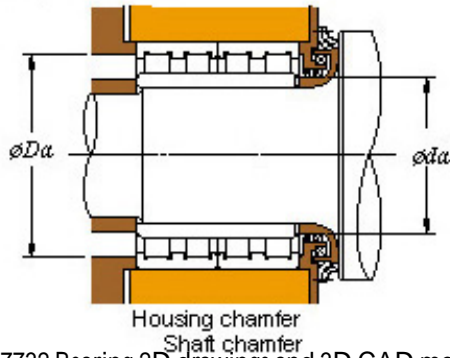

# CEBY BEARINGS INVESTMENT LTD

■ Mounting dimensions

133FC97732 Bearing 2D drawings and 3D CAD models

## 133FC97732 KOYO Four-row cylindrical roller bearings

Bearing No. 133FC97732

Bearing No.	133FC97732
d	665
D	968.6
B	732
r(min)	6
Cr	22800
C0r	53300
Cu	4350
Fw	734.5
C	732
r1(min)	SP
da(min)	693
Da(max)	940
Da(min)	899
ra(max)	5
rb(max)	5
(Refer.) Mass(kg)	1870