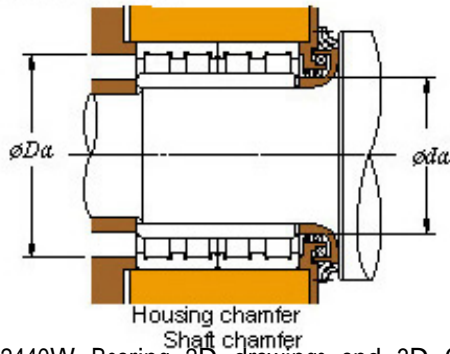

CEBY BEARINGS INVESTMENT LTD

■ Mounting dimensions

132FC82440W Bearing 2D drawings and 3D CAD models

132FC82440W KOYO Four-row cylindrical roller bearings

Bearing No. 132FC82440W

Bearing No.	132FC82440W
d	660
D	820
B	440
r(min)	4
Cr	7800
C0r	22700
Cu	1910
Fw	708
C	440
r1(min)	4
da(min)	678
Da(max)	802
Da(min)	784
ra(max)	3
rb(max)	3
(Refer.) Mass(kg)	513