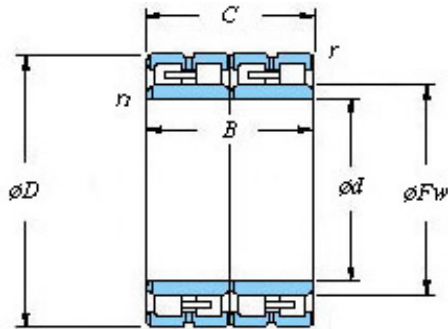

CEBY BEARINGS INVESTMENT LTD

■ Mounting dimensions

132FC82440W Bearing 2D drawings and 3D CAD models

132FC82440W KOYO Four-row cylindrical roller bearings

Bearing No. 132FC82440W

Bearing No.	132FC82440W
d	660
D	820
B	440
r(min)	4
Cr	7800
C0r	22700
Cu	1910
Fw	708
C	440
r1(min)	4
da(min)	678
Da(max)	802
Da(min)	784
ra(max)	3
rb(max)	3
(Refer.) Mass(kg)	513