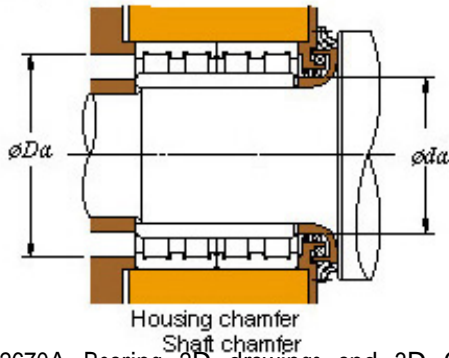

CEBY BEARINGS INVESTMENT LTD

■ Mounting dimensions

Housing chamfer
Shaft chamfer

130FC92670A Bearing 2D drawings and 3D CAD models

130FC92670A KOYO Four-row cylindrical roller bearings

Bearing No. 130FC92670A

Bearing No.	130FC92670A
d	650
D	920
B	670
r(min)	7.5
Cr	18000
C0r	45500
Cu	3770
Fw	724
C	670
r1(min)	7.5
da(min)	686
Da(max)	884
Da(min)	856
ra(max)	6
rb(max)	6
(Refer.) Mass(kg)	1480