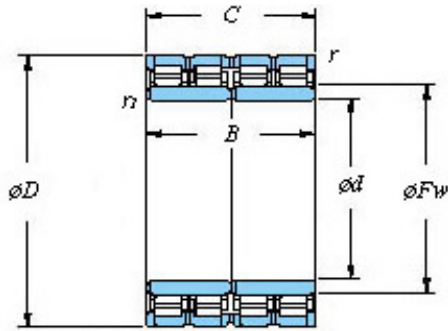

CEBY BEARINGS INVESTMENT LTD

■ Mounting dimensions

Housing chamfer
Shaft chamfer

130FC92670A Bearing 2D drawings and 3D CAD models

130FC92670A KOYO Four-row cylindrical roller bearings

Bearing No. 130FC92670A

Bearing No.	130FC92670A
d	650
D	920
B	670
r(min)	7.5
Cr	18000
C0r	45500
Cu	3770
Fw	724
C	670
r1(min)	7.5
da(min)	686
Da(max)	884
Da(min)	856
ra(max)	6
rb(max)	6
(Refer.) Mass(kg)	1480