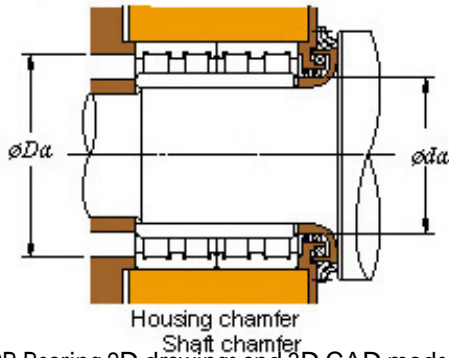

CEBY BEARINGS INVESTMENT LTD

■ Mounting dimensions

4CR600B Bearing 2D drawings and 3D CAD models

4CR600B KOYO Four-row cylindrical roller bearings

Bearing No. 4CR600B

Bearing No.	4CR600B
d	600
D	870
B	640
r(min)	5
Cr	16800
C0r	40000
Cu	3360
Fw	669
C	640
r1(min)	5
da(min)	622
Da(max)	848
Da(min)	805
ra(max)	4
rb(max)	4
(Refer.) Mass(kg)	1310