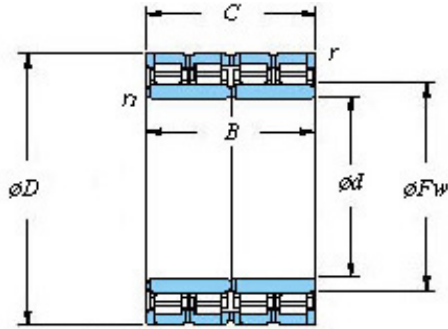

CEBY BEARINGS INVESTMENT LTD

■ Mounting dimensions

4CR600B Bearing 2D drawings and 3D CAD models

4CR600B KOYO Four-row cylindrical roller bearings

Bearing No. 4CR600B

Bearing No.	4CR600B
d	600
D	870
B	640
r(min)	5
Cr	16800
C0r	40000
Cu	3360
Fw	669
C	640
r1(min)	5
da(min)	622
Da(max)	848
Da(min)	805
ra(max)	4
rb(max)	4
(Refer.) Mass(kg)	1310