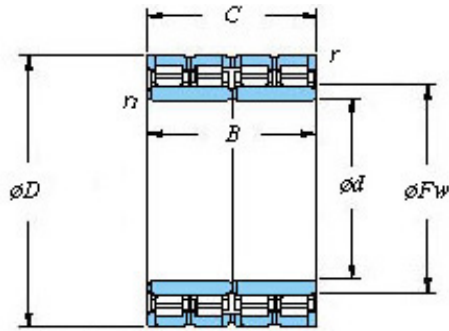

CEBY BEARINGS INVESTMENT LTD

■ Mounting dimensions

4CR600A Bearing 2D drawings and 3D CAD models

4CR600A KOYO Four-row cylindrical roller bearings

Bearing No. 4CR600A

Bearing No.	4CR600A
d	600
D	870
B	640
r(min)	4
Cr	16600
C0r	40800
Cu	3410
Fw	682
C	640
r1(min)	4
da(min)	618
Da(max)	852
Da(min)	812
ra(max)	3
rb(max)	3
(Refer.) Mass(kg)	1330