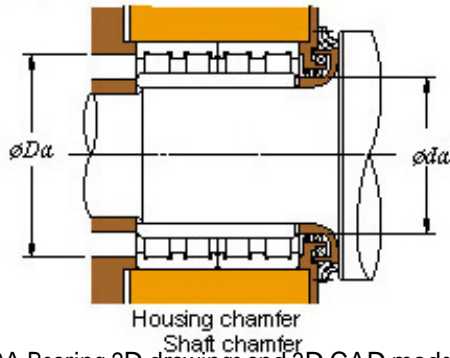

CEBY BEARINGS INVESTMENT LTD

■ Mounting dimensions

4CR600A Bearing 2D drawings and 3D CAD models

4CR600A KOYO Four-row cylindrical roller bearings

Bearing No. 4CR600A

Bearing No.	4CR600A
d	600
D	870
B	640
r(min)	4
Cr	16600
C0r	40800
Cu	3410
Fw	682
C	640
r1(min)	4
da(min)	618
Da(max)	852
Da(min)	812
ra(max)	3
rb(max)	3
(Refer.) Mass(kg)	1330