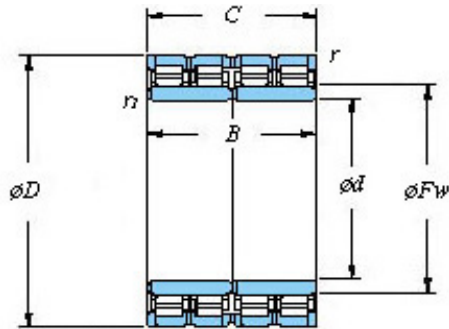

CEBY BEARINGS INVESTMENT LTD

■ Mounting dimensions

120FC87540A Bearing 2D drawings and 3D CAD models

120FC87540A KOYO Four-row cylindrical roller bearings

Bearing No. 120FC87540A

Bearing No.	120FC87540A
d	600
D	870
B	578
r(min)	6
Cr	14300
C0r	32300
Cu	2770
Fw	672
C	540
r1(min)	SP
da(min)	628
Da(max)	842
Da(min)	808
ra(max)	5
rb(max)	5
(Refer.) Mass(kg)	1120