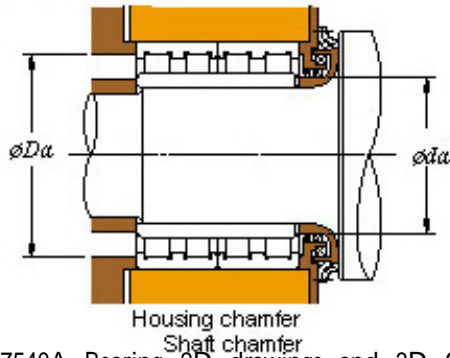

CEBY BEARINGS INVESTMENT LTD

■ Mounting dimensions

120FC87540A Bearing 2D drawings and 3D CAD models

120FC87540A KOYO Four-row cylindrical roller bearings

Bearing No. 120FC87540A

Bearing No.	120FC87540A
d	600
D	870
B	578
r(min)	6
Cr	14300
C0r	32300
Cu	2770
Fw	672
C	540
r1(min)	SP
da(min)	628
Da(max)	842
Da(min)	808
ra(max)	5
rb(max)	5
(Refer.) Mass(kg)	1120