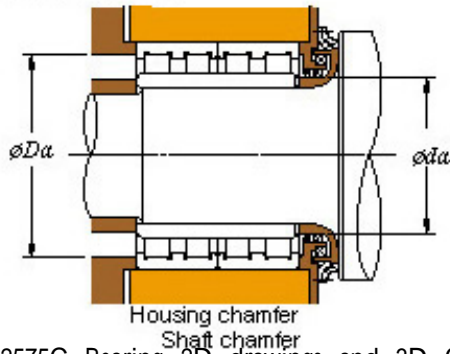

CEBY BEARINGS INVESTMENT LTD

■ Mounting dimensions

120FC82575C Bearing 2D drawings and 3D CAD models

120FC82575C KOYO Four-row cylindrical roller bearings

Bearing No. 120FC82575C

Bearing No.	120FC82575C
d	600
D	820
B	575
r(min)	5
Cr	14000
C0r	36000
Cu	3060
Fw	660
C	575
r1(min)	5
da(min)	622
Da(max)	798
Da(min)	772
ra(max)	4
rb(max)	4
(Refer.)Mass(kg)	920