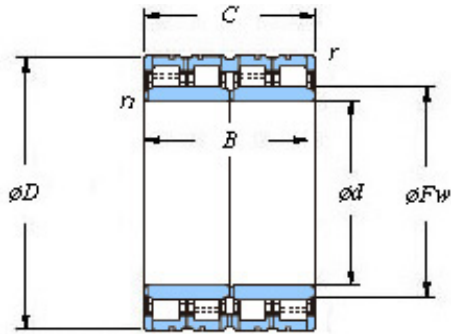

CEBY BEARINGS INVESTMENT LTD

■ Mounting dimensions

120FC82575C Bearing 2D drawings and 3D CAD models

120FC82575C KOYO Four-row cylindrical roller bearings

Bearing No. 120FC82575C

Bearing No.	120FC82575C
d	600
D	820
B	575
r(min)	5
Cr	14000
C0r	36000
Cu	3060
Fw	660
C	575
r1(min)	5
da(min)	622
Da(max)	798
Da(min)	772
ra(max)	4
rb(max)	4
(Refer.)Mass(kg)	920