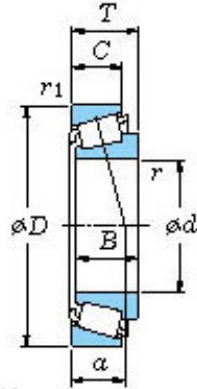

CEBY BEARINGS INVESTMENT LTD

■ Mounting dimensions

Lm48548/10 Bearing 2D drawings and 3D CAD models

Lm48548/10 for Toyota, KIA, Hyundai, Nissan
Auto Parts Bearing Wheel Hub Bearing Gearbox
Bearing L45449/10, L68149/10 in Koyo NSK
Timken

Bearing No. Lm48548/10

Bearing No.	LM48548/10
d	34.925
D	65.088
T	18.034
B	18.288
r(min)	SP
r1(min)	1.2
Cr	60.0
C0r	58.5
Cu	8.40
Grease lub.	6000
Oil lub.	8000
C	13.970
a	14.3 mm
da	46.0
db	40.0
Da	58.0
Db	61.0
ra(max)	3.5
rb(max)	1.2
e	0.38
Y1	1.59
Y0	0.88
(Refer.)Mass(kg)	0.249