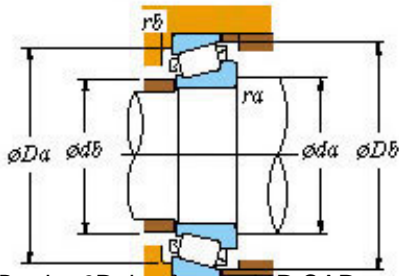

CEBY BEARINGS INVESTMENT LTD

■ Mounting dimensions

Lm48548/10 Bearing 2D drawings and 3D CAD models

Lm48548/10 for Toyota, KIA, Hyundai, Nissan
Auto Parts Bearing Wheel Hub Bearing Gearbox
Bearing L45449/10, L68149/10 in Koyo NSK
Timken

Bearing No. Lm48548/10

Bearing No.	LM48548/10
d	34.925
D	65.088
T	18.034
B	18.288
r(min)	SP
r1(min)	1.2
Cr	60.0
C0r	58.5
Cu	8.40
Grease lub.	6000
Oil lub.	8000
C	13.970
a	14.3 mm
da	46.0
db	40.0
Da	58.0
Db	61.0
ra(max)	3.5
rb(max)	1.2
e	0.38
Y1	1.59
Y0	0.88
(Refer.)Mass(kg)	0.249