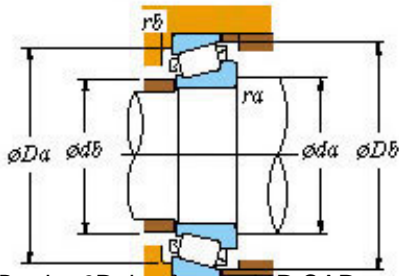

# CEBY BEARINGS INVESTMENT LTD

■ Mounting dimensions

Lm11949/10 Bearing 2D drawings and 3D CAD models

Koyo Roller Bearing Lm11949/10 Lm11749/10  
 L44649/10 11749/10 11949/10 44649/10 69349/10  
 12649/10 L68149/10 Koyo Wheel Bearing for KIA  
 Pride

Bearing No. LM11949/10

Bearing No.	LM11949/10
d	19.05
D	45.237
T	15.494
B	16.637
r(min)	1.2
r1(min)	1.2
Cr	36.8
C0r	30.1
Cu	4.25
Grease lub.	9400
Oil lub.	13000
C	12.065
a	10.0 mm
da	25.0
db	23.5
Da	39.5
Db	41.5
ra(max)	1.2
rb(max)	1.2
e	0.30
Y1	2.00
Y0	1.10
(Refer.)Mass(kg)	0.124