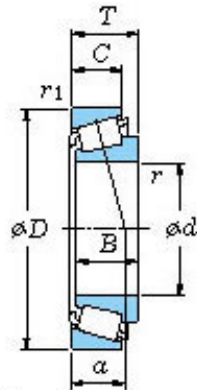

# CEBY BEARINGS INVESTMENT LTD

■ Mounting dimensions

Lm11949/10 Bearing 2D drawings and 3D CAD models

Koyo Roller Bearing Lm11949/10 Lm11749/10  
 L44649/10 11749/10 11949/10 44649/10 69349/10  
 12649/10 L68149/10 Koyo Wheel Bearing for KIA  
 Pride

Bearing No. LM11949/10

Bearing No.	LM11949/10
d	19.05
D	45.237
T	15.494
B	16.637
r(min)	1.2
r1(min)	1.2
Cr	36.8
C0r	30.1
Cu	4.25
Grease lub.	9400
Oil lub.	13000
C	12.065
a	10.0 mm
da	25.0
db	23.5
Da	39.5
Db	41.5
ra(max)	1.2
rb(max)	1.2
e	0.30
Y1	2.00
Y0	1.10
(Refer.)Mass(kg)	0.124