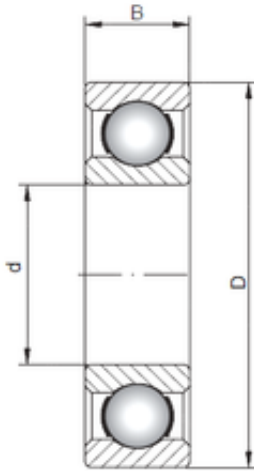

# CEBY BEARINGS INVESTMENT LTD

95 mm x 200 mm x 45 mm Loyal 6319 deep groove ball bearings

Bearing No. 6319

Size	95x200x45 mm
Bore Diameter	95 mm
Outer Diameter	200 mm
Width	45 mm
d	95 mm
D	200 mm
B	45 mm
C	45 mm
Weight	5,65 Kg
Basic dynamic load rating (C)	153 kN
Basic static load rating (C0)	118 kN
(Grease) Lubrication Speed	3300 r/min

6319 Bearing 2D drawings and 3D CAD models