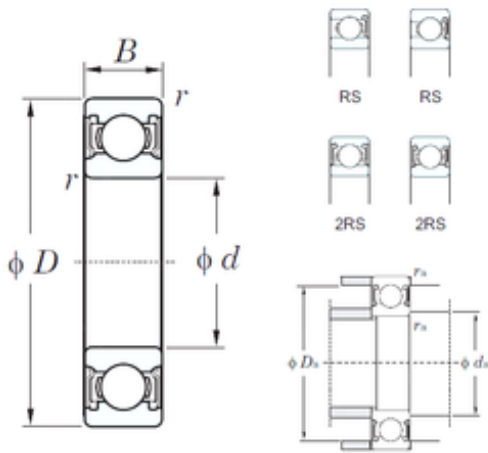

# CEBY BEARINGS INVESTMENT LTD

95 mm x 170 mm x 32 mm KOYO 6219-2RS  
deep groove ball bearings

Bearing No. 6219-2RS

Size	95x170x32 mm
Bore Diameter	95 mm
Outer Diameter	170 mm
Width	32 mm
d	95 mm
D	170 mm
B	32 mm
C	32 mm
r min.	2,1 mm
da min.	106 mm
da max	113 mm
Da max.	159 mm
ra max.	2 mm
Weight	2,62 Kg
Basic dynamic load rating (C)	109 kN
Basic static load rating (C0)	81,9 kN
(Grease) Lubrication Speed	2400 r/min

6219-2RS Bearing 2D drawings and 3D CAD models