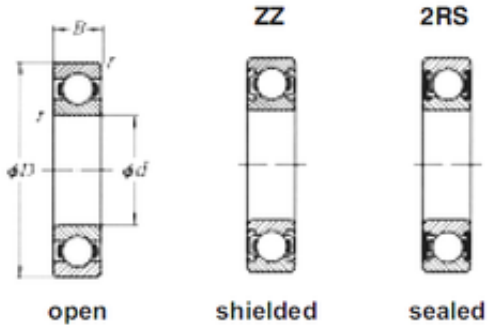

CEBY BEARINGS INVESTMENT LTD

7 mm x 19 mm x 6 mm Loyal 607-2RS deep groove ball bearings

Bearing No. 607-2RS

Size	7x19x6 mm
Bore Diameter	7 mm
Outer Diameter	19 mm
Width	6 mm
d	7 mm
D	19 mm
B	6 mm
C	6 mm

607-2RS Bearing 2D drawings and 3D CAD models