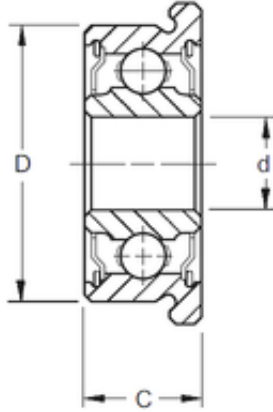

CEBY BEARINGS INVESTMENT LTD

7 mm x 19 mm x 6 mm ZEN SF607-2RS deep groove ball bearings

Bearing No. SF607-2RS

Size	7x19x6 mm
Bore Diameter	7 mm
Outer Diameter	19 mm
Width	6 mm
d	7 mm
D	19 mm
B	6 mm
C	6 mm
Basic dynamic load rating (C)	2,336 kN
Basic static load rating (C0)	0,896 kN

SF607-2RS Bearing 2D drawings and 3D CAD models