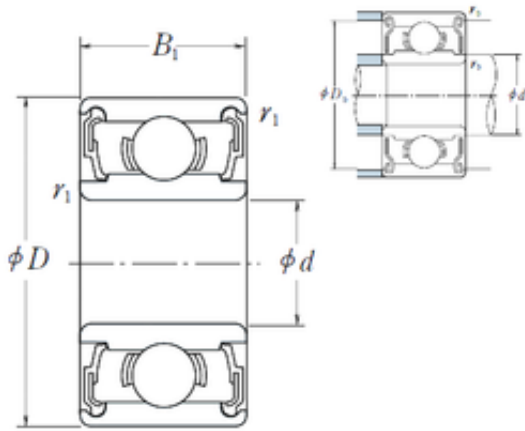

CEBY BEARINGS INVESTMENT LTD

7 mm x 19 mm x 6 mm ISO 607-2RS deep groove ball bearings

Bearing No. 607-2RS

Size	7x19x6 mm
Bore Diameter	7 mm
Outer Diameter	19 mm
Width	6 mm
d	7 mm
D	19 mm
B	6 mm
C	6 mm
r min.	0,3 mm

607-2RS Bearing 2D drawings and 3D CAD models