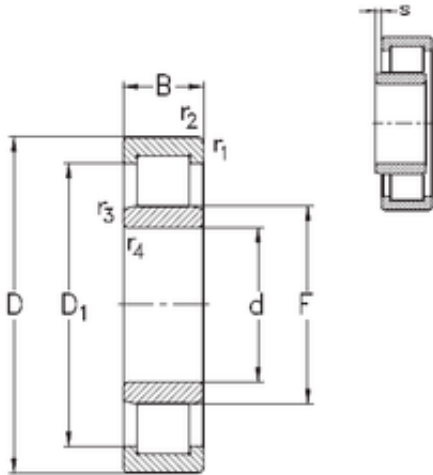

## 70 mm x 110 mm x 20 mm NKE NU1014-E-MPA cylindrical roller bearings

Bearing No. NU1014-E-MPA

Size	70x110x20 mm
Bore Diameter	70 mm
Outer Diameter	110 mm
Width	20 mm
d	70 mm
F	79,5 mm
D	110 mm
B	20 mm
C	20 mm
r1 min.	1,1 mm
r2 min.	1,1 mm
r3 min.	1 mm
r4 min.	1 mm
S	1,7 mm
Weight	0,7 Kg
Basic dynamic load rating (C)	76 kN
Basic static load rating (C0)	92 kN

NU1014-E-MPA Bearing 2D drawings and 3D CAD models