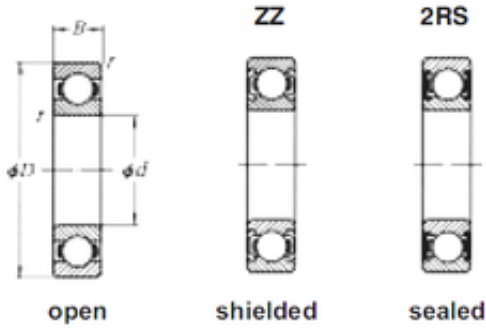

CEBY BEARINGS INVESTMENT LTD

70 mm x 110 mm x 20 mm Loyal 6014 deep groove ball bearings

Bearing No. 6014

Size	70x110x20 mm
Bore Diameter	70 mm
Outer Diameter	110 mm
Width	20 mm
d	70 mm
D	110 mm
B	20 mm
C	20 mm

6014 Bearing 2D drawings and 3D CAD models