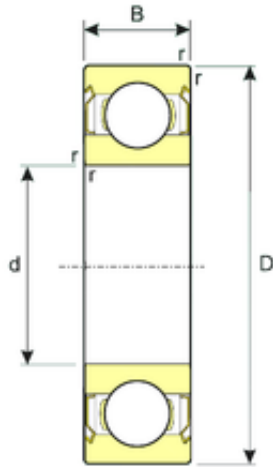

CEBY BEARINGS INVESTMENT LTD

70 mm x 110 mm x 20 mm ISB SS 6014-2RS
deep groove ball bearings

Bearing No. SS 6014-2RS

Size	70x110x20 mm
Bore Diameter	70 mm
Outer Diameter	110 mm
Width	20 mm
d	70 mm
D	110 mm
B	20 mm
C	20 mm
Weight	0,604 Kg
Basic dynamic load rating (C)	37,24 kN
Basic static load rating (C0)	30,38 kN

SS 6014-2RS Bearing 2D drawings and 3D CAD models