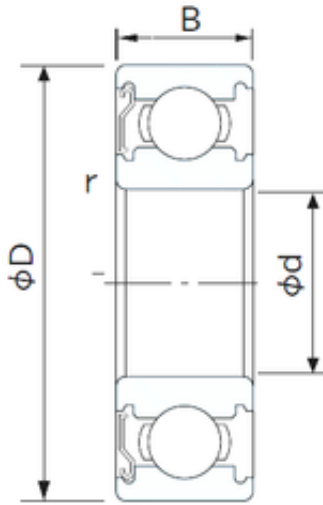

CEBY BEARINGS INVESTMENT LTD

20 mm x 32 mm x 7 mm NACHI 6804ZE deep groove ball bearings

Bearing No. 6804ZE

Size	20x32x7 mm
Bore Diameter	20 mm
Outer Diameter	32 mm
Width	7 mm
d	20 mm
D	32 mm
B	7 mm
C	7 mm
r min.	0.3 mm
da min.	22 mm
Da max.	30 mm
ra max.	0.3 mm
Weight	0.019 Kg
Basic dynamic load rating (C)	4 kN
Basic static load rating (C0)	2,64 kN
(Grease) Lubrication Speed	20000 r/min

6804ZE Bearing 2D drawings and 3D CAD models