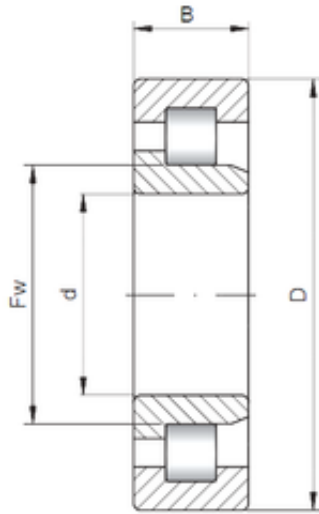

CEBY BEARINGS INVESTMENT LTD

200 mm x 310 mm x 82 mm Loyal NJ3040 cylindrical roller bearings

Bearing No. NJ3040

Size	200x310x82 mm
Bore Diameter	200 mm
Outer Diameter	310 mm
Width	82 mm
d	200 mm
Fw	232 mm
D	310 mm
B	82 mm
C	82 mm
Weight	24,32 Kg
Basic dynamic load rating (C)	689 kN
Basic static load rating (C0)	1250 kN
(Grease) Lubrication Speed	2000 r/min

NJ3040 Bearing 2D drawings and 3D CAD models