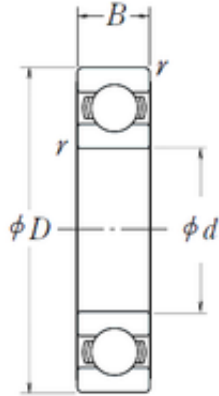

CEBY BEARINGS INVESTMENT LTD

10 mm x 30 mm x 9 mm NSK 6200L11 deep groove ball bearings

Bearing No. 6200L11

Size	10x30x9 mm
Bore Diameter	10 mm
Outer Diameter	30 mm
Width	9 mm
d	10 mm
D	30 mm
B	9 mm
C	9 mm
r min.	0,6 mm
Basic dynamic load rating (C)	5,1 kN

6200L11 Bearing 2D drawings and 3D CAD models